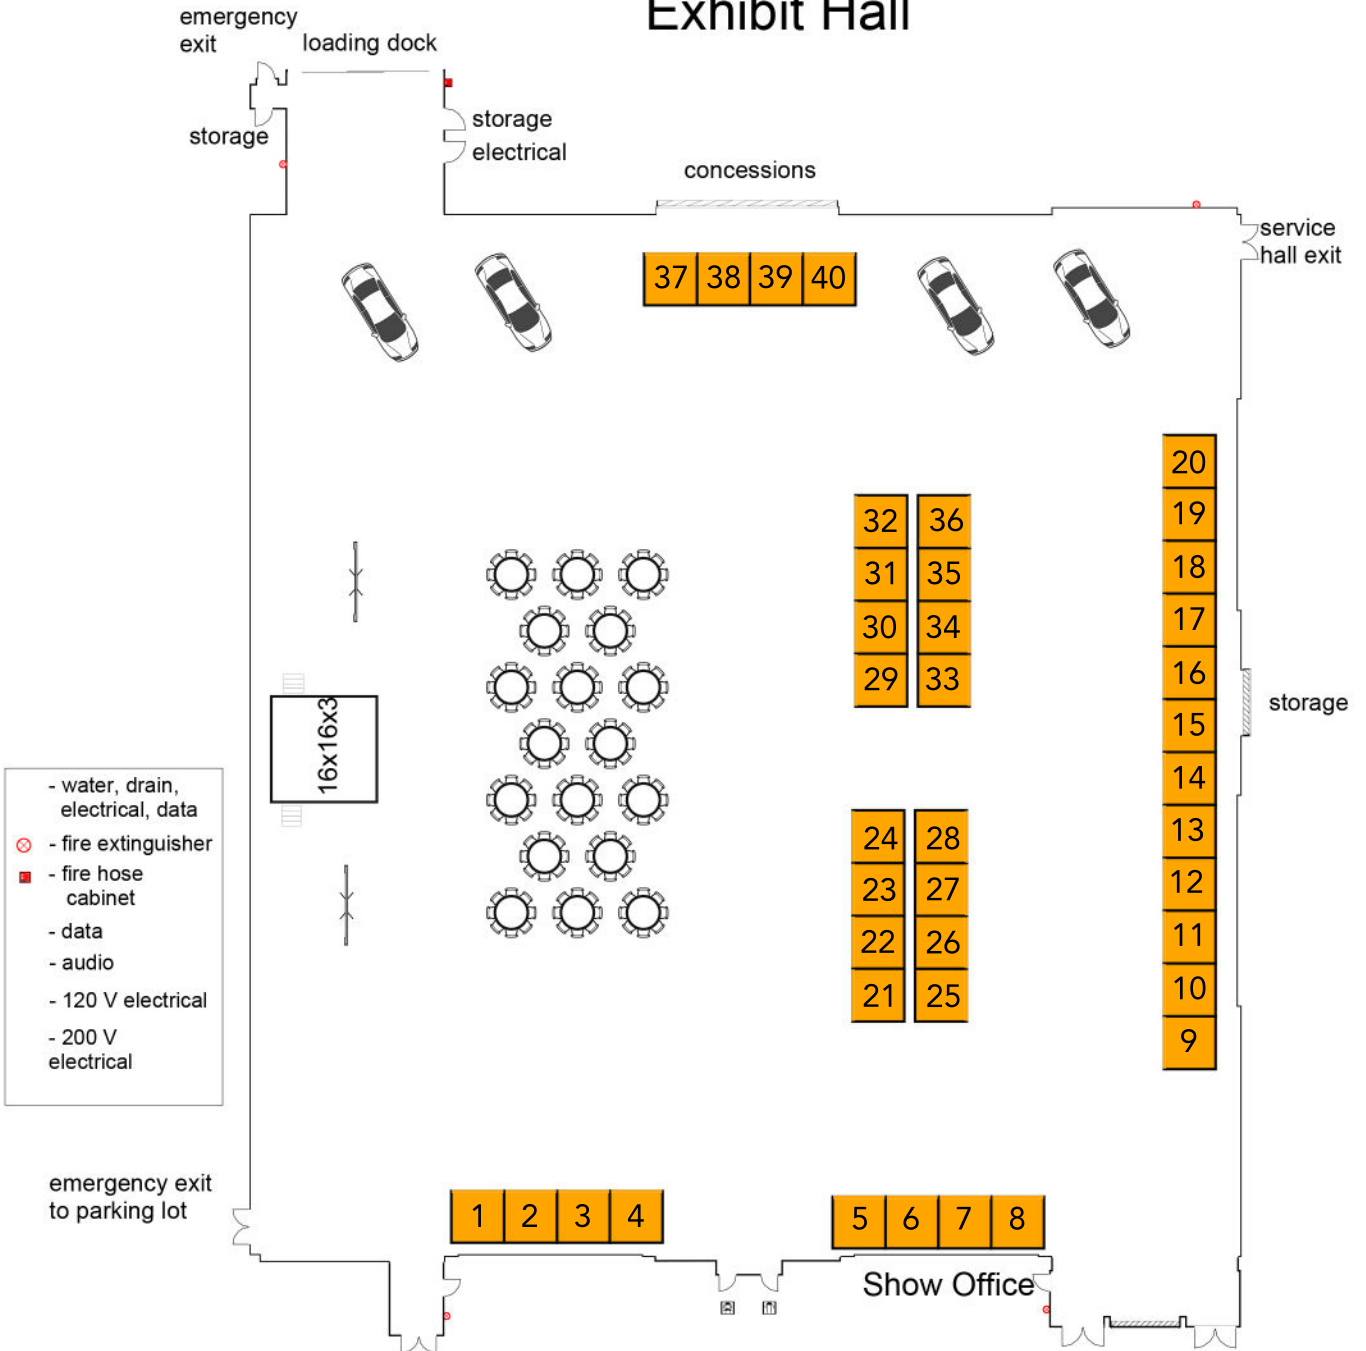

Exhibit Hall

- water, drain, electrical, data
- ⊗ - fire extinguisher
- - fire hose cabinet
- data
- audio
- 120 V electrical
- 200 V electrical